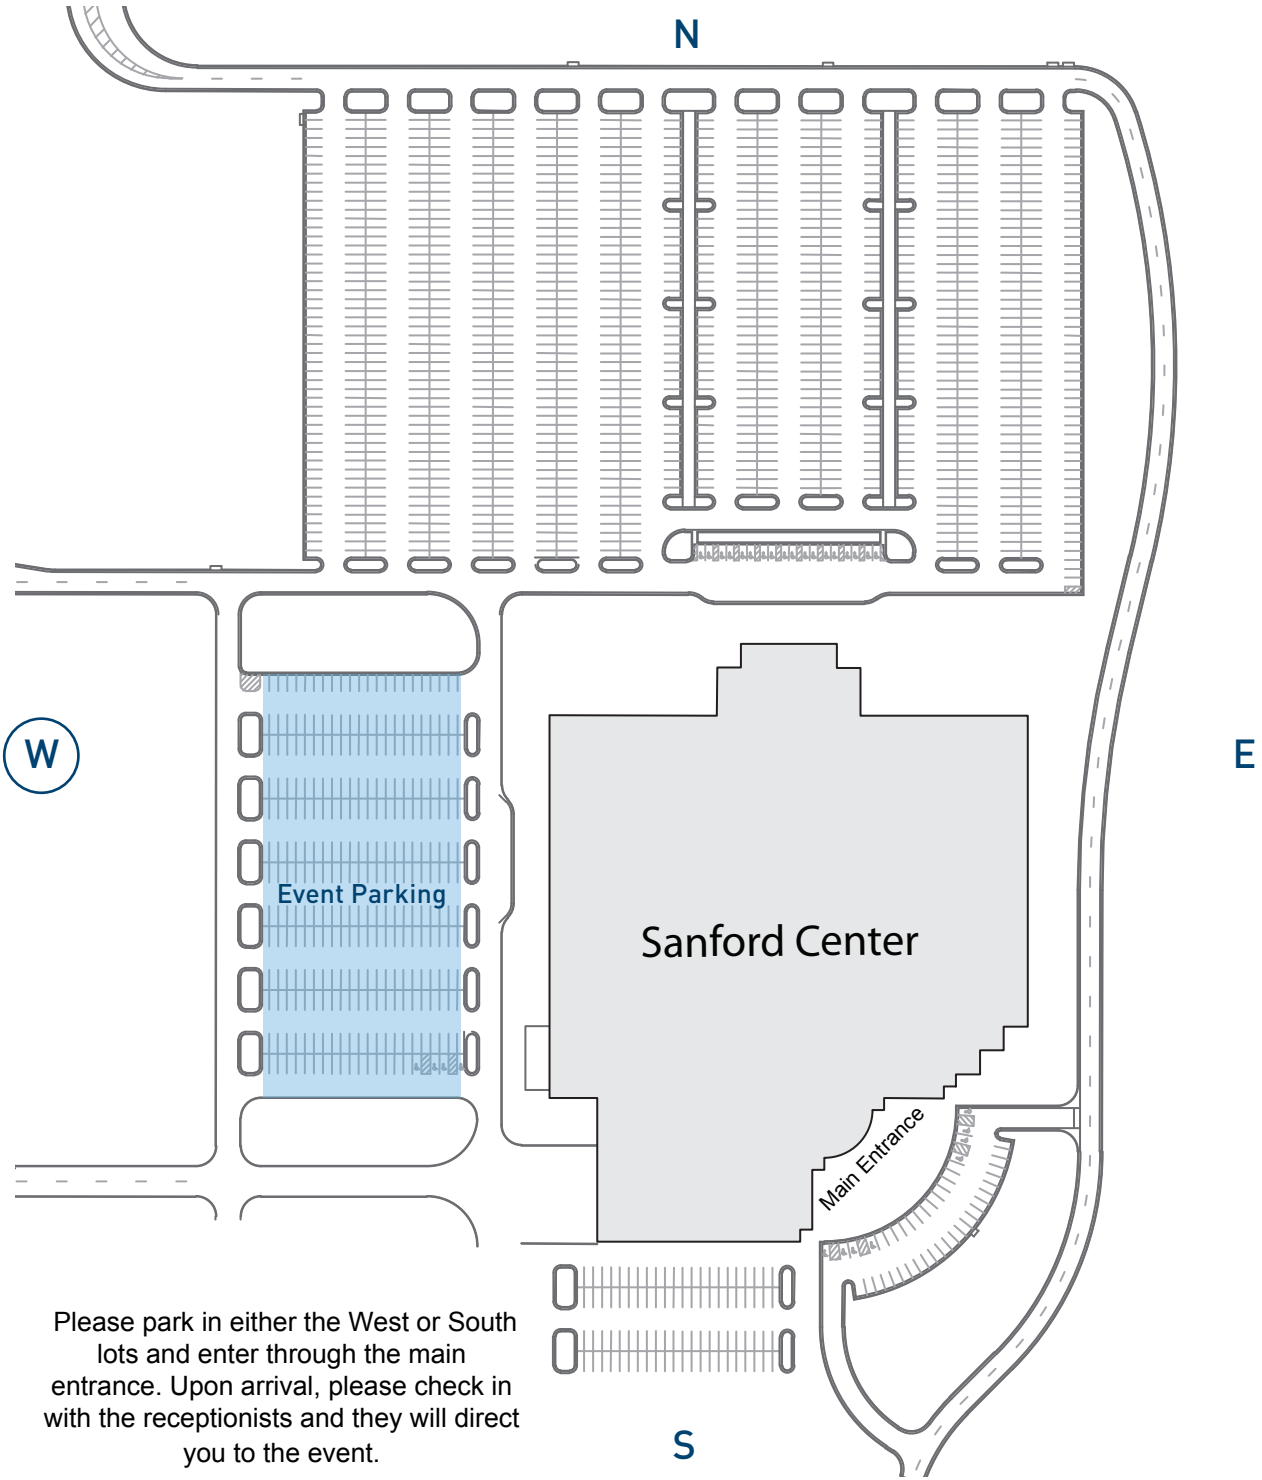

**Driving in from Interstate 229:** Take the Benson Road exit, turning west toward the airport. Turn right onto N Potsdam Avenue and follow this to Hainje Avenue, then follow the curved entrance to the front of the Sanford Center building (you will see interstate 229 on your right).

**Driving from the Sioux Falls Regional Airport** Turn north (left) on Minnesota Avenue, until you reach Benson Road. Turn right on Benson Road, until you reach N Lewis Avenue. Turn north (left) onto N Lewis Avenue and follow this to 54<sup>th</sup> Street North. Take a right onto 54<sup>th</sup> Street North to the end of the road, turn left and follow the curved entrance to the front of the Sanford Center building (you will see interstate 229 on your right).

# Parking for events at Sanford Center

Please park in either the West or South lots and enter through the main entrance. Upon arrival, please check in with the receptionists and they will direct you to the event.