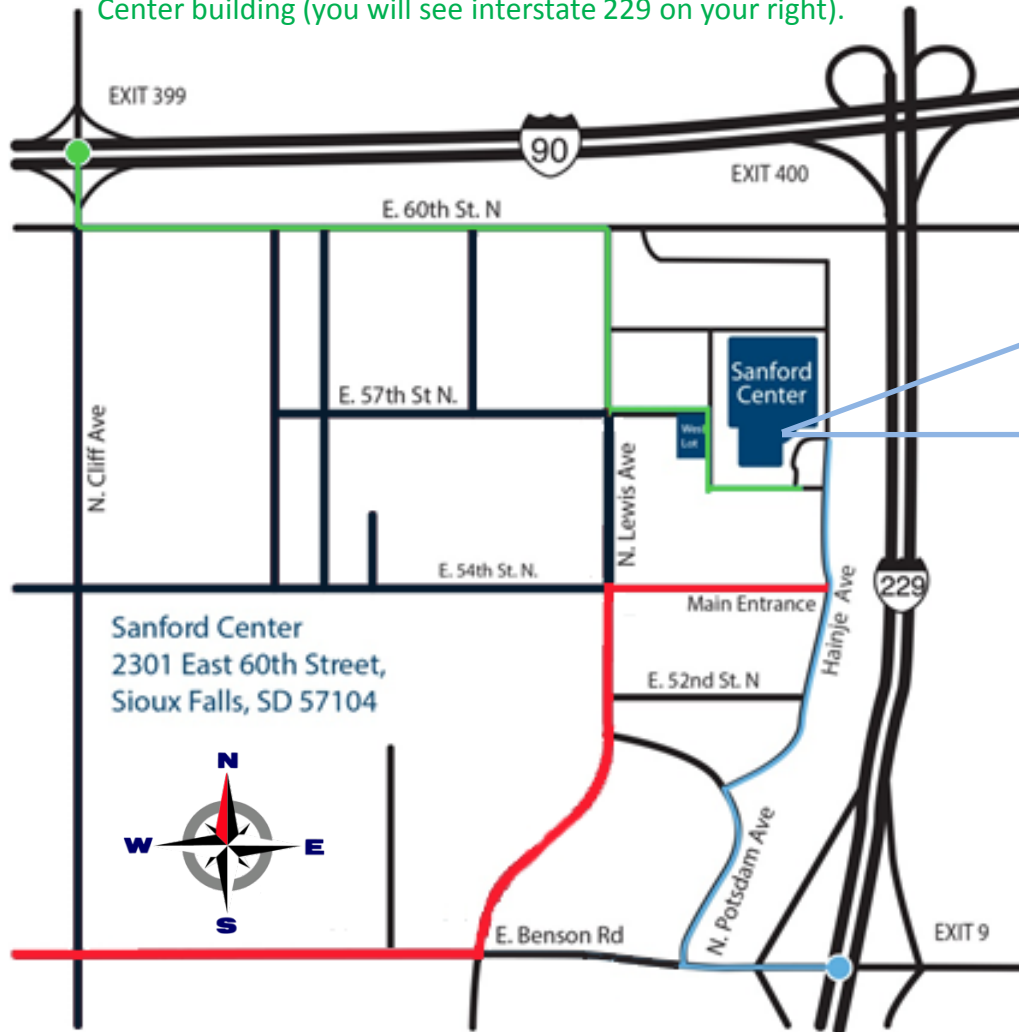

**Driving in from Interstate 90:** Take the Benson Road exit, turning west toward the airport. Turn right onto N Potsdam Avenue and follow this to Hainje Avenue, then follow the curved entrance to the front of the Sanford Center building (you will see interstate 229 on your right).

**Driving in from Interstate 229:** Take the Benson Road exit, turning west toward the airport. Turn right onto N Potsdam Avenue and follow this to Hainje Avenue, then follow the curved entrance to the front of the Sanford Center building (you will see interstate 229 on your right).

**Driving from the Sioux Falls Regional Airport** Turn north (left) on Minnesota Avenue, until you reach Benson Road. Turn right on Benson Road, until you reach N Lewis Avenue. Turn north (left) onto N Lewis Avenue and follow this to 54<sup>th</sup> Street North. Take a right onto 54<sup>th</sup> Street North to the end of the road, turn left and follow the curved entrance to the front of the Sanford Center building (you will see interstate 229 on your right).

# Parking for events at Sanford Center

Please park in either the West or South lots and enter through the main entrance. Upon arrival, please check in with the receptionists and they will direct you to the event.