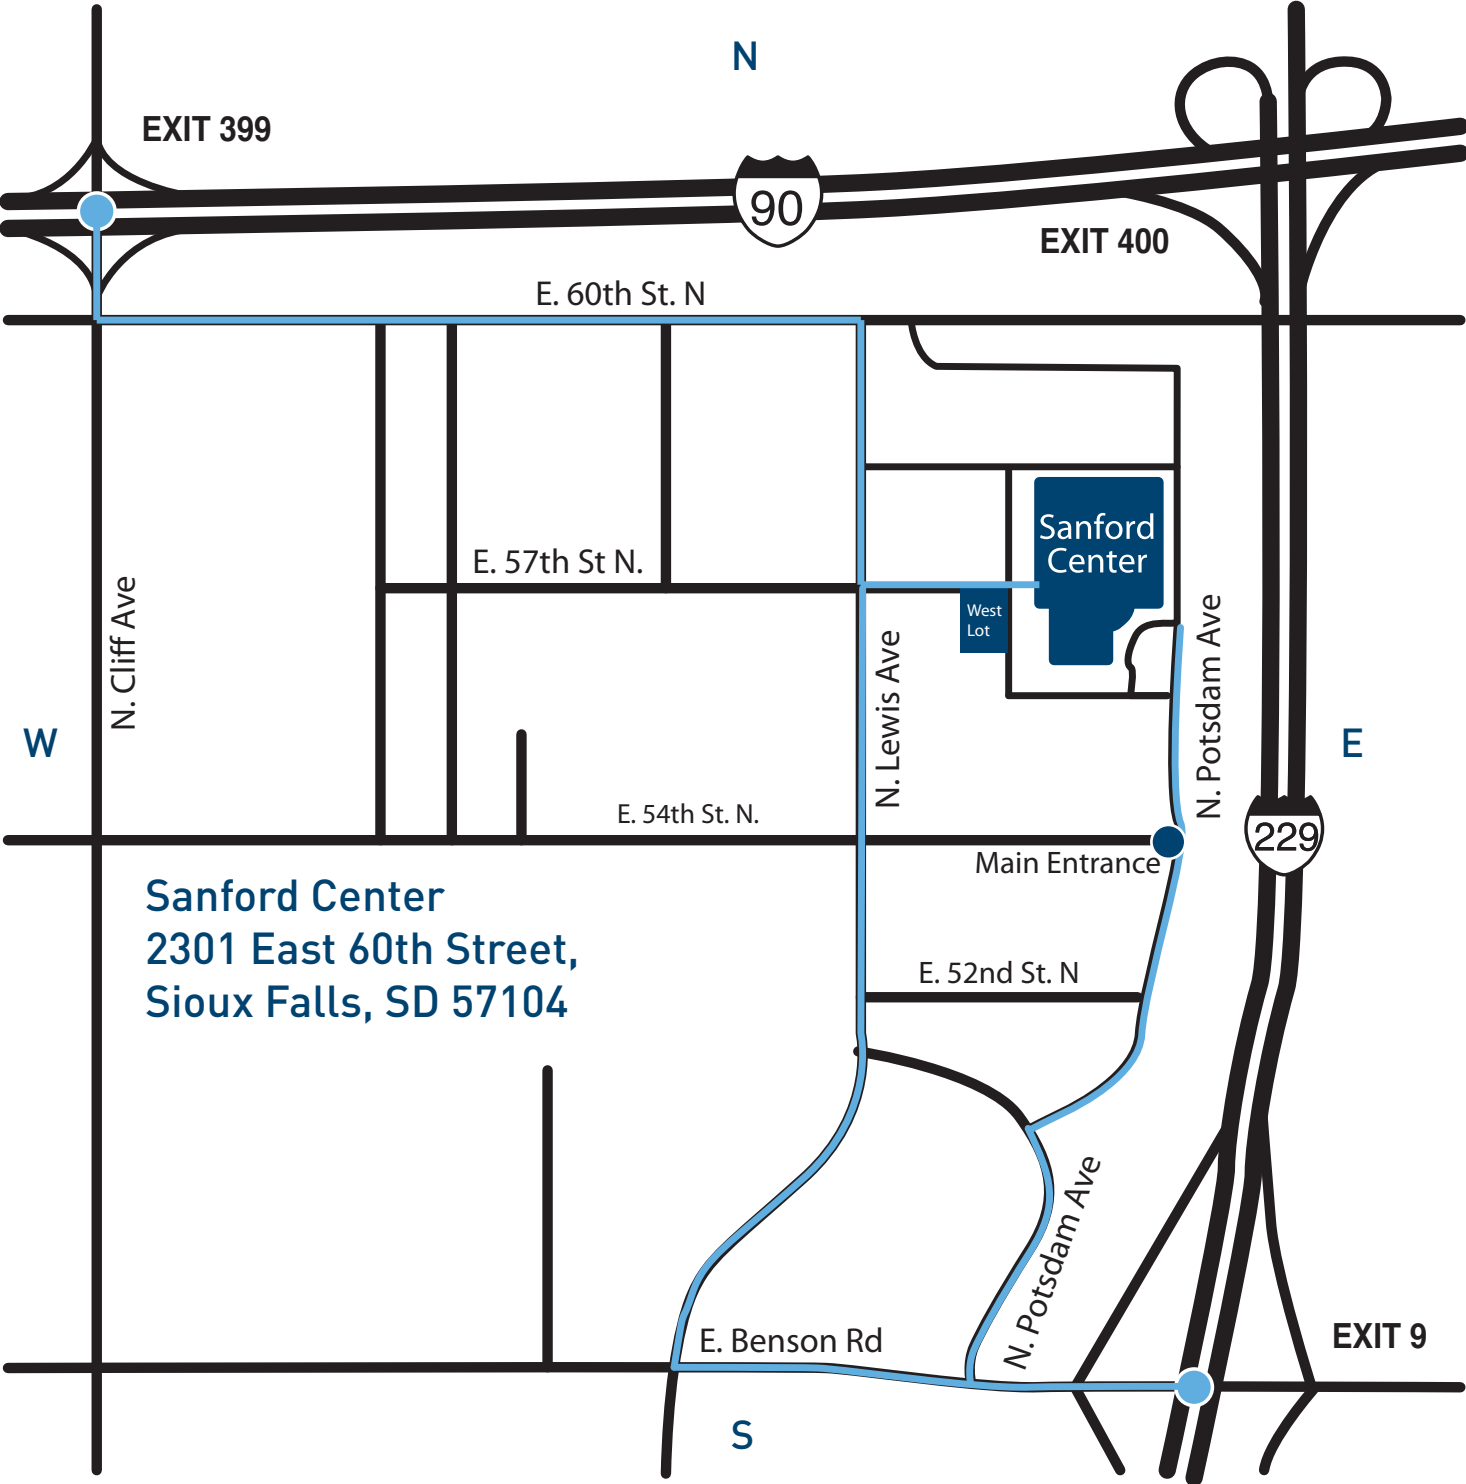

Parking for events at Sanford Center

Sanford Center
2301 East 60th Street,
Sioux Falls, SD 57104