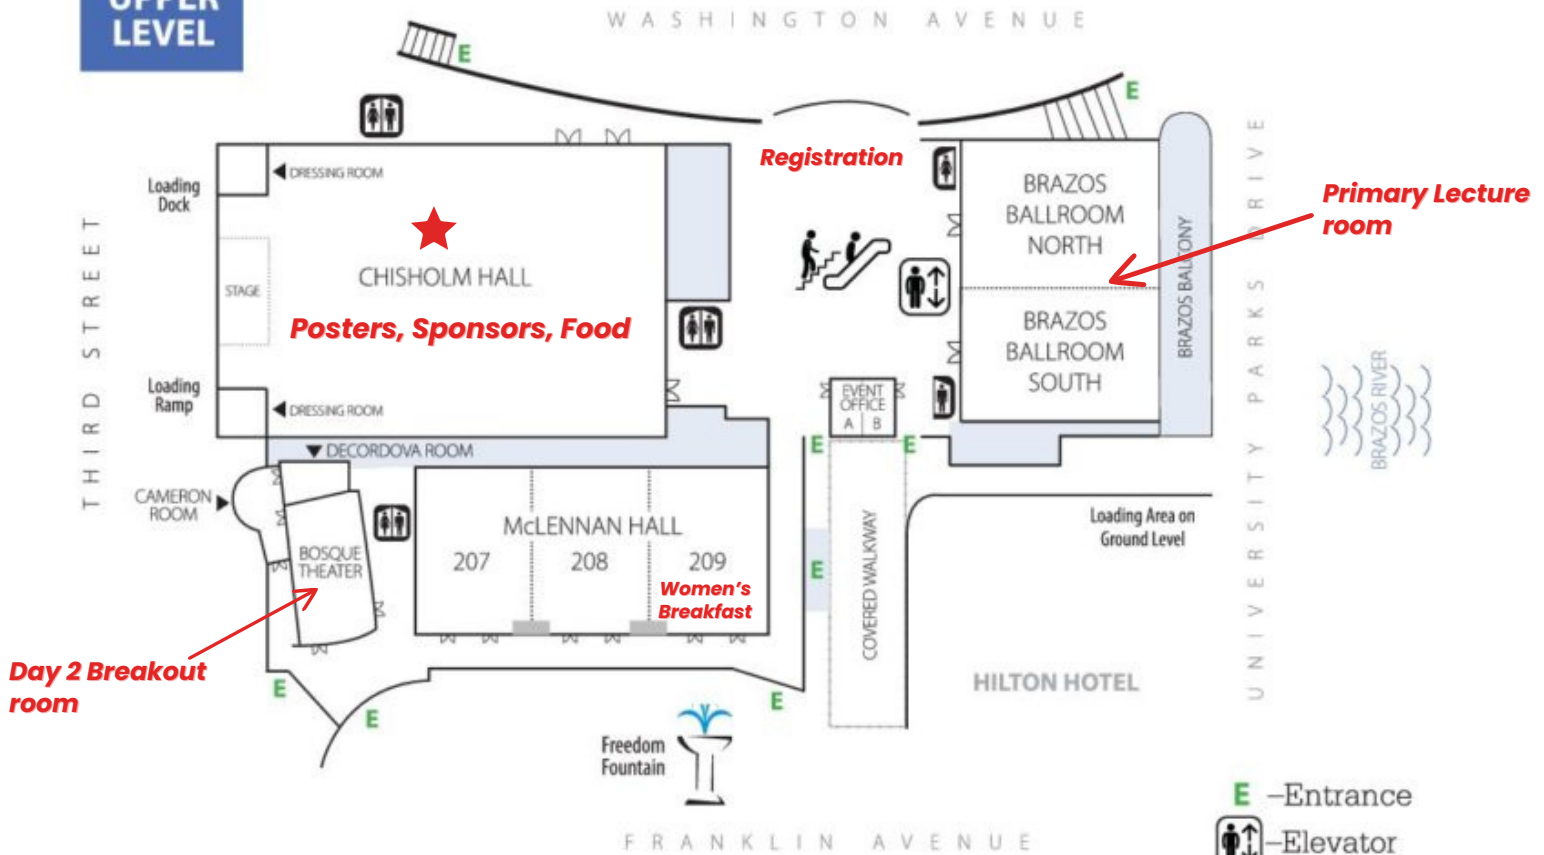

Texas ACSM attendees are invited to use the Wi-Fi access provided by the Waco Convention Center.

Network Name: TCACSM

Password: Meeting24

HOTELS

•See TACSM website for more info, room blocks are limited.

[Hilton Waco](#)

[Courtyard Waco](#)

[Hotel Indigo Waco](#)

[Hampton Inn & Suites Waco-South](#)

[SpringHill Suites Waco](#)

[Comfort Suites Waco](#)

2024 TEXAS ACSM ANNUAL MEETING

WCC FLOORPLAN

UPPER LEVEL

DIRECTIONS AND PARKING

The Waco Convention Center is located in downtown Waco, TX.

Attendees are asked to park in Heritage Square, a city block of surface parking located at 3rd Street and Austin Avenue, and bounded by 4th Street and Washington Avenue. Buses should be parked on this lot as well.

Buses and vehicles taking more than one parking spot are not allowed in the parking lot facing Franklin Avenue.

EXHIBIT HALL AND POSTER LAYOUT

NOTE: The above layout is a schematic indicating the general layout of Chisholm Hall. Actual locations for the poster stands and exhibit tables will be finalized onsite.